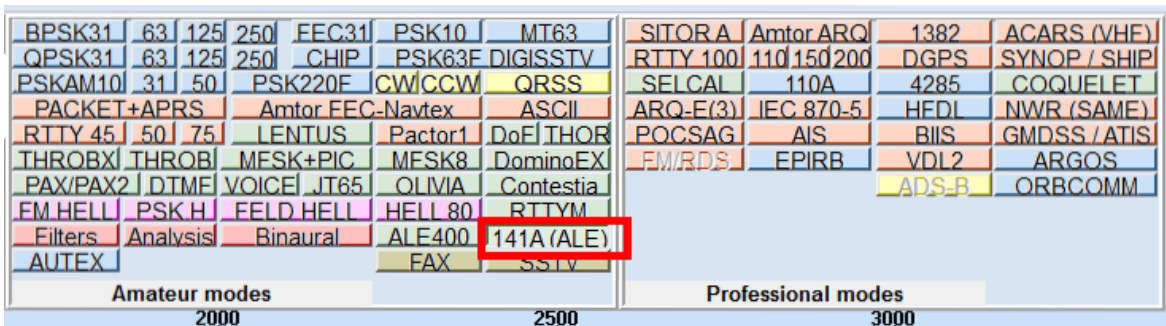

# Decoding MIL-ALE using SDRuno and MultiPSK

6/18/2017

Automatic Link Establishment is the worldwide de facto standard for digitally initiating and sustaining HF radio communications. [1] ALE is a feature in an HF communications radio transceiver system that enables the radio station to make contact, or initiate a circuit, between itself and another HF radio station or network of stations. The purpose is to provide a reliable rapid method of calling and connecting during constantly changing HF ionospheric propagation, reception interference, and shared spectrum use of busy or congested HF channels.

You will need either VB-Cable or VAC installed and configured. This will allow you to pipe the audio out of SDRuno into the MultiPSK decoder.

<http://vb-audio.pagesperso-orange.fr/Cable/>

<http://software.muzychenko.net/eng/vac.htm>

### Finding ALE Networks you can monitor & decode.

\* Visit Radio Reference for ALE network information and frequencies.

[http://wiki.radioreference.com/index.php/ALE\\_Networks](http://wiki.radioreference.com/index.php/ALE_Networks)

\* Launch SDRuno and select the network you want to monitor (note the frequency). The Mode is SDRuno is USB with a filter set at 3.0k.

\* Launch MultiPSK and select 141A (ALE)

\* Wait for the distinct ALE burst and watch the lower decoder section of MultiPSK.