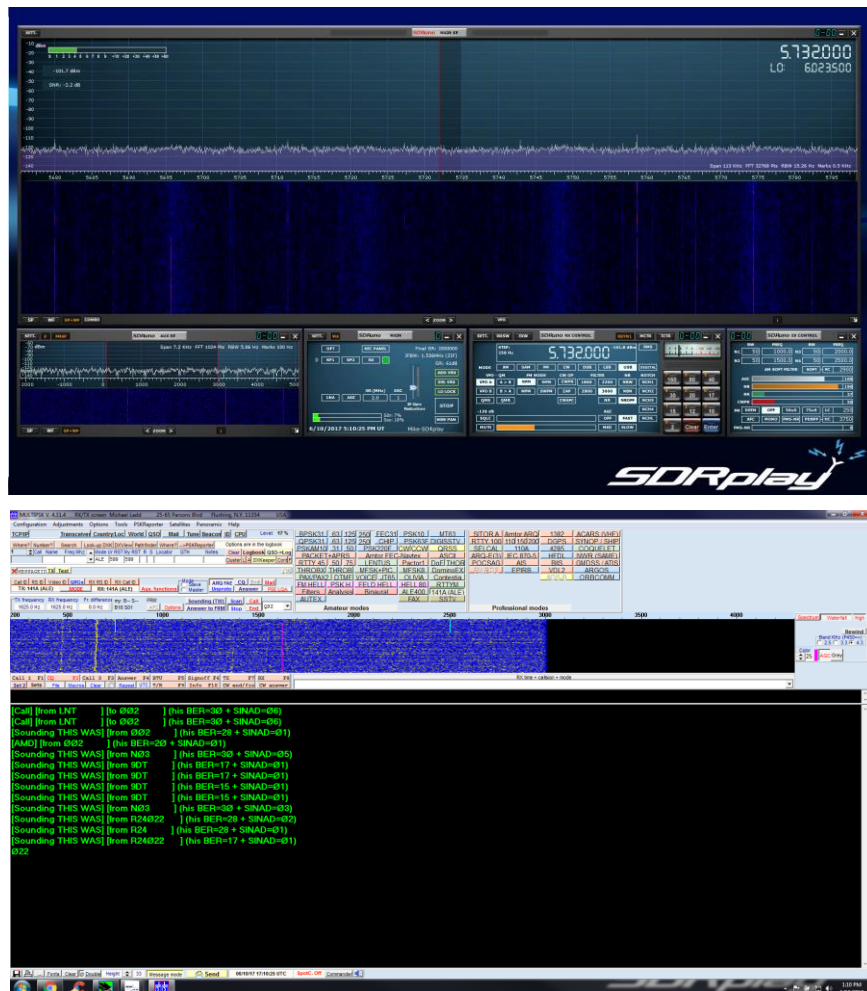

# Decoding MIL-ALE using SDRuno and MultiPSK

6/18/2017

Automatic Link Establishment is the worldwide de facto standard for digitally initiating and sustaining HF radio communications. [1] ALE is a feature in an HF communications radio transceiver system that enables the radio station to make contact, or initiate a circuit, between itself and another HF radio station or network of stations. The purpose is to provide a reliable rapid method of calling and connecting during constantly changing HF ionospheric propagation, reception interference, and shared spectrum use of busy or congested HF channels.

You will need either VB-Cable or VAC installed and configured. This will allow you to pipe the audio out of SDRuno into the MultiPSK decoder.

<http://vb-audio.pagesperso-orange.fr/Cable/>

<http://software.muzychenko.net/eng/vac.htm>

\* Launch SDRuno and select the network you want to monitor (note the frequency). The Mode is SDRuno is USB with a filter set at 3.0k.

\* Launch MultiPSK and select 141A (ALE)

\* Wait for the distinct ALE burst and watch the lower decoder section of MultiPSK.