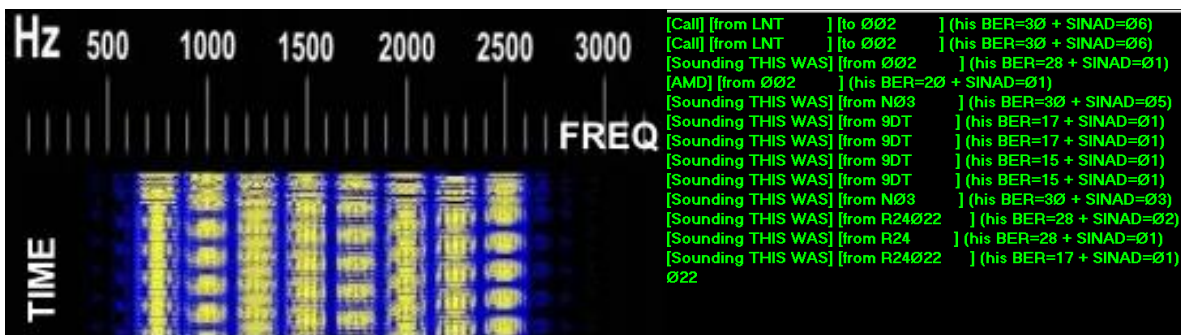

# Decoding MIL-ALE using SDRuno and MultiPSK

6/18/2017

Automatic Link Establishment is the worldwide de facto standard for digitally initiating and sustaining HF radio communications. [1] ALE is a feature in an HF communications radio transceiver system that enables the radio station to make contact, or initiate a circuit, between itself and another HF radio station or network of stations. The purpose is to provide a reliable rapid method of calling and connecting during constantly changing HF ionospheric propagation, reception interference, and shared spectrum use of busy or congested HF channels.

### Finding ALE Networks you can monitor & decode.

\* Visit Radio Reference for ALE network information and frequencies.

[http://wiki.radioreference.com/index.php/ALE\\_Networks](http://wiki.radioreference.com/index.php/ALE_Networks)

\* Launch SDRuno and select the network you want to monitor (note the frequency). The Mode is SDRuno is USB with a filter set at 3.0k.

\* Launch MultiPSK and select 141A (ALE)

\* Wait for the distinct ALE burst and watch the lower decoder section of MultiPSK.